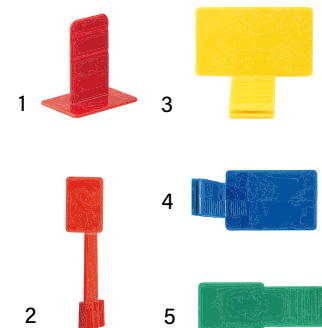

Scan to learn more!
For more information please contact:
info@pac-dent.com or www.pac-dent.com

ITEM #	DESCRIPTION	COMPARED TO	QUANTITY	
Aiming Rings				
131105	Blue Anterior Aiming Ring	XCP/BAI 540865	1/Unit	
131106	Red Bitewing Aiming Ring	XCP/BAI 540934	1/Unit	
131107	Yellow Posterior Aiming Ring	XCP/BAI 540860	1/Unit	
131108	Green Endo Aiming Ring	XCP/BAI 550598	1/Unit	
Positioning Arms				
131101	Blue Anterior Positioning Arm	XCP/BAI 540857	1/Unit	
131102	Red Bitewing Positioning Arm	XCP/BAI 540927	1/Unit	
131103	Yellow Posterior Positioning Arm	XCP/BAI 540858	1/Unit	
131104	Green Endo Positioning Arm	XCP/BAI 550597	1/Unit	
Sensor Holder Tab				
131109	Blue Anterior Sensor Holder Tab	Xios Plus 6176510	100/Pack	
131110	Yellow Posterior Sensor Holder Tab	Xios Plus 6176528	100/Pack	
131111	Red Bitewing Sensor Holder Tab	Xios Plus 6176536	100/Pack	
131112	Green Endo Sensor Holder Tab	Xios Plus 6176544	100/Pack	
131113	Red Bite Tab Sensor Holder Tab	Schick AimRight B1073051	50/Pack	
Intro Kit				
131114	4 x positioning arms (anterior blue, bitewing ring, posterior yellow, and endo green), 4 x positioning rings (anterior blue, bitewing ring, posterior yellow, and endo green) 125 disposable adhesive sensor holders (25 of each anterior blue, bitewing ring, posterior yellow, and endo green, bite tab red)			

Aiming Rings

Autoclavable

- Easy color coded identification system
- System helps to eliminate consuming reprocessing time

Blue Anterior

Red Bitewing

Yellow Posterior

Green Endo

Positioning Arms

Autoclavable

- Compatible with existing aiming rings
- Autoclavable Steel compenets

1	Yellow Posterior
2	Blue Anterior
3	Red Bitewing
4	Green Endo

Sensor Holder Tabs

Disposable

- Peel-and-stick adhesive
- Universal Digital sensor compatibility

1	Red Bitetab
2	Red Bitewing
3	Yellow Anterior
4	Blue Anterior
5	Green Endo

*Deal pertains to the purchase of the same component with the same size.

REV. 08/2023