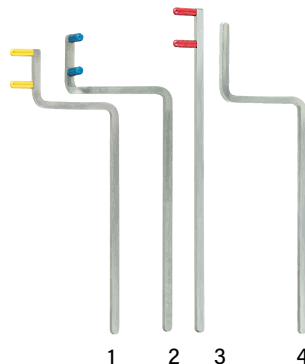

Scan to learn more!
For more information please contact:
info@pac-dent.com or www.pac-dent.com

ITEM #	DESCRIPTION	COMPARED TO	QUANTITY	
Aiming Rings				
131105	Blue Anterior Aiming Ring	XCP/BAI 540865	1/Unit	
131106	Red Bitewing Aiming Ring	XCP/BAI 540934	1/Unit	
131107	Yellow Posterior Aiming Ring	XCP/BAI 540860	1/Unit	
131108	Green Endo Aiming Ring	XCP/BAI 550598	1/Unit	
Positioning Arms				
131101	Blue Anterior Positioning Arm	XCP/BAI 540857	1/Unit	
131102	Red Bitewing Positioning Arm	XCP/BAI 540927	1/Unit	
131103	Yellow Posterior Positioning Arm	XCP/BAI 540858	1/Unit	
131104	Green Endo Positioning Arm	XCP/BAI 550597	1/Unit	
Sensor Holder Tab				
131109	Blue Anterior Sensor Holder Tab	Xios Plus 6176510	100/Pack	
131110	Yellow Posterior Sensor Holder Tab	Xios Plus 6176528	100/Pack	
131111	Red Bitewing Sensor Holder Tab	Xios Plus 6176536	100/Pack	
131112	Green Endo Sensor Holder Tab	Xios Plus 6176544	100/Pack	
131113	Red Bite Tab Sensor Holder Tab	Schick AimRight B1073051	50/Pack	
Intro Kit				
131114	4 x positioning arms (anterior blue, bitewing ring, posterior yellow, and endo green), 4 x positioning rings (anterior blue, bitewing ring, posterior yellow, and endo green) 125 disposable adhesive sensor holders (25 of each anterior blue, bitewing ring, posterior yellow, and endo green, bite tab red)			

Aiming Rings

Autoclavable

- Easy color coded identification system
- System helps to eliminate consuming reprocessing time

Blue Anterior

Red Bitewing

Yellow Posterior

Green Endo

Positioning Arms

Autoclavable

- Compatible with existing aiming rings
- Autoclavable Steel compenets

1	Yellow Posterior
2	Blue Anterior
3	Red Bitewing
4	Green Endo

Sensor Holder Tabs

Disposable

- Peel-and-stick adhesive
- Universal Digital sensor compatibility